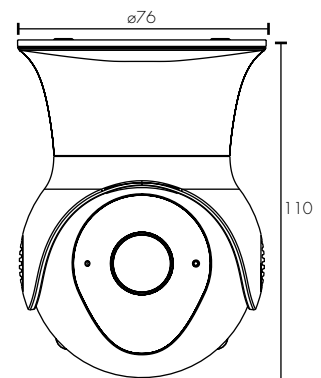

## TECHNICAL SPECIFICATIONS

<b>Camera type:</b>	Full High Definition, 2-megapixel
<b>Video resolution:</b>	1080P (1920 x 1080 pixels), 25fps
<b>Audio:</b>	Two-way audio
<b>Field of view:</b>	110 degree wide viewing angle
<b>Pan &amp; Tilt:</b>	355 degree pan rotation, 85 degree tilt
<b>Motion detection:</b>	via Image Frame Algorithm
<b>Sound detection:</b>	Push notification to device
<b>IR distance:</b>	Up to 10m
<b>Night vision:</b>	ICR LED
<b>Ingress protection:</b>	IP65 rated
<b>Memory:</b>	16GB (Built-in), older footage is overwritten
<b>Power source:</b>	240V adapter
<b>Supported power:</b>	DC12V / 1000mA
<b>Operating temperature:</b>	0°C to 40°C
<b>Warranty:</b>	1 year replacement
<b>WiFi Info:</b>	IEEE802.11b/g/n, 2.4GHz Mac Encryption; WEP/WAPI/TKIP/AES
<b>Device Requirements:</b>	iOS 8.0 or higher, Android 4.1 or higher

## INSTALLATION

Do-it-Yourself installation

	MODEL	COLOUR	DESCRIPTION	BOX SIZE	GROSS WEIGHT	BOX QTY	BARCODE/TUN
<b>RETAIL BOX</b>	21438/05	White	Smart WiFi Patrol Pan & Tilt Camera	W167 x H94 x D89 mm	0.52 kg	1 pc	 9 312641 214380 >
<b>OUTER CTN</b>	21438/05	White	Smart WiFi Patrol Pan & Tilt Camera	W490 x H405 x D190 mm	20.6 kg	20 pc	 19312641214875